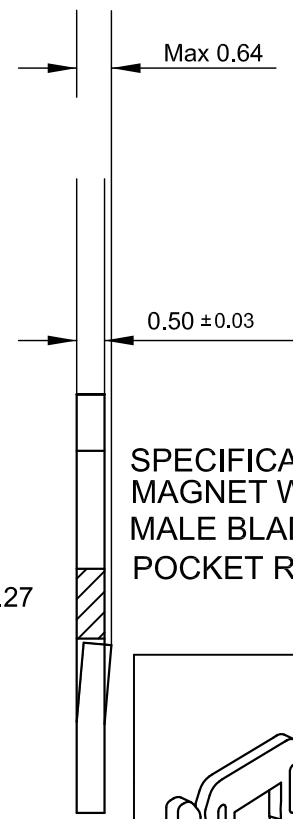

MALE BLADE 0.50 mm

SPECIFICATIONS:
 MAGNET WIRE: \varnothing 0.13/1.00 mm (18/36 AWG)
 MALE BLADE 0.50 mm
 POCKET RECOMMENDATION: 551013

TERMINAL FEED LH

TERMINAL FEED RH

Drawn by LB	Drawing	Material Brass	Finish None	Scale 1/1	Date 20/01/12
Wirecon S.r.l.		Tolerances ± 0.13			
		Title BUSSED WIRE TO TAB File name 231195 --- 231196			