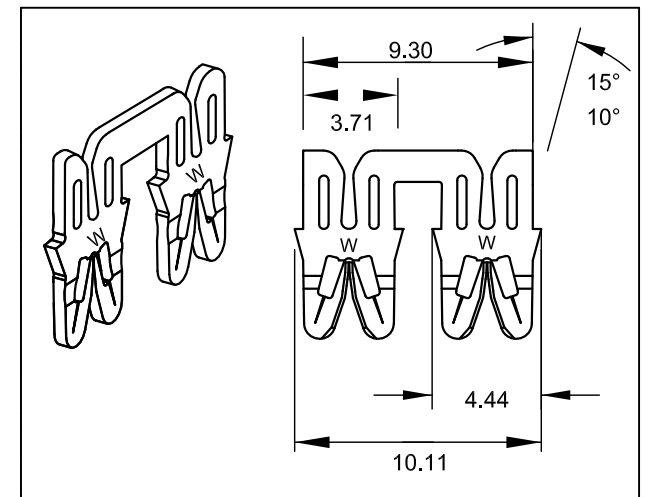

MALE BLADE 0.50 mm

SPECIFICATIONS:
 MAGNET WIRE: \varnothing 0.13/1.00 mm (18/36 AWG)
 MALE BLADE 0.50 mm
 POCKET RECOMMENDATION: 551013

TERMINAL FEED LH

TERMINAL FEED RH

Drawn by LB	Drawing	Material Brass	Finish None	Scale 1/1	Date 20/01/12
Wirecon S.r.l.		Tolerances ± 0.13			
		Title BUSSED WIRE TO TAB File name 231195 --- 231196			