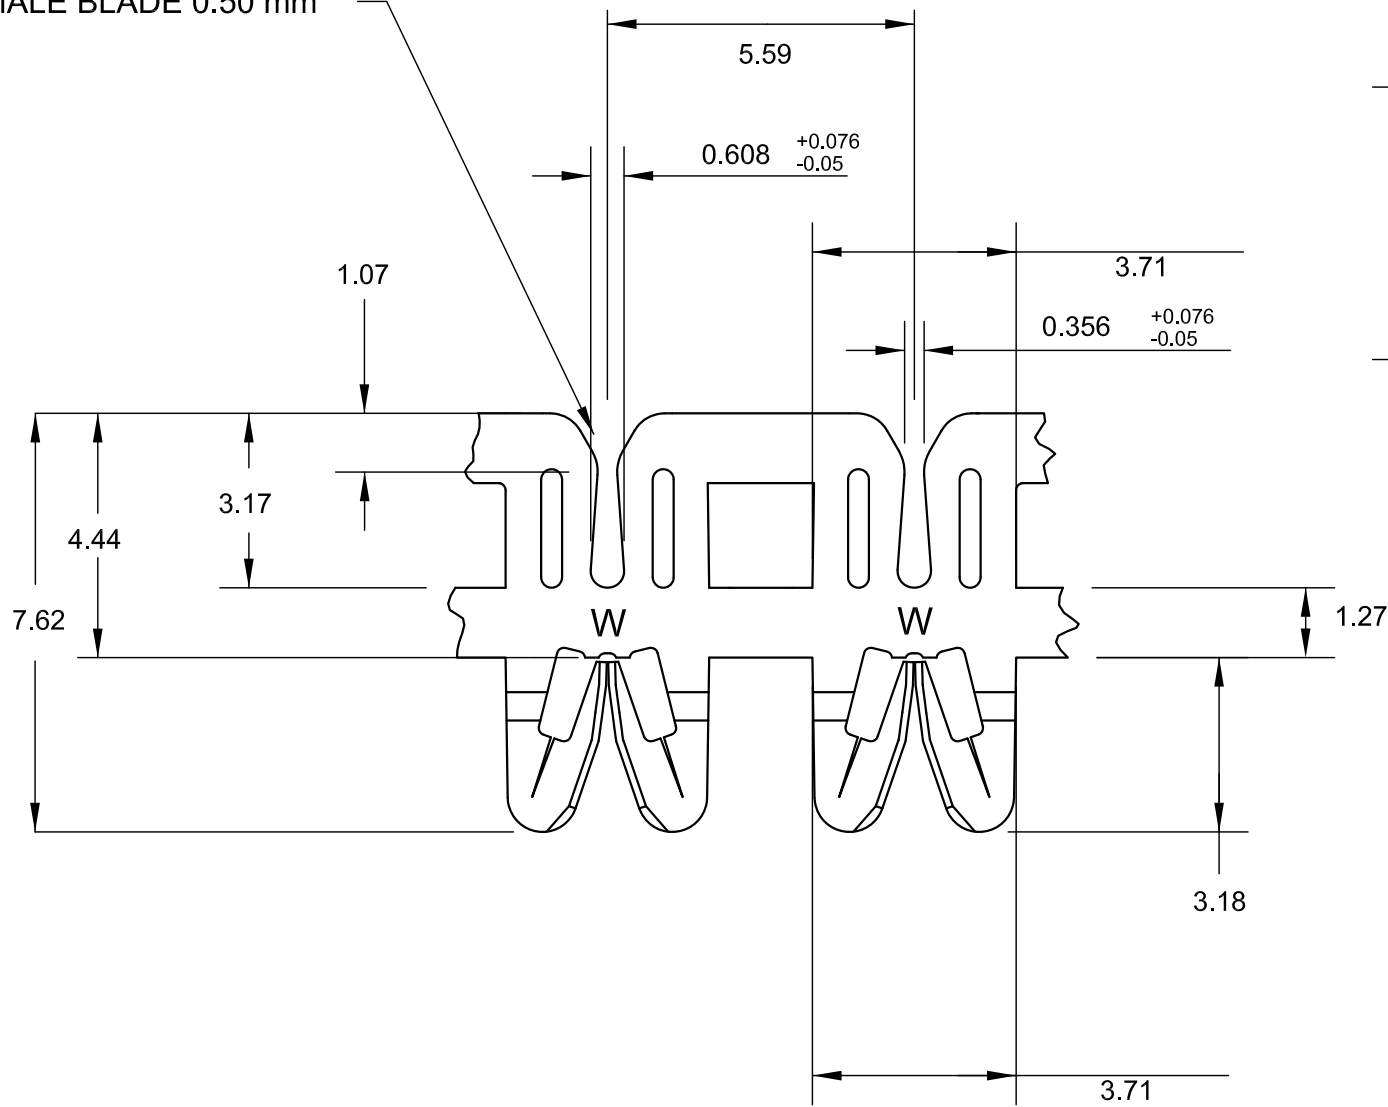

MALE BLADE 0.50 mm

SPECIFICATIONS:
 MAGNET WIRE: \varnothing 0.13/1.00 mm (18/36 AWG)
 MALE BLADE 0.50 mm
 POCKET RECOMMENDATION: 551013

TERMINAL FEED LH

TERMINAL FEED RH

Drawn by LB	Drawing	Material Brass	Finish None	Scale 1/1	Date 20/01/12
Wirecon S.r.l.		Tolerances ± 0.13			
		Title BUSSED WIRE TO TAB File name 231195 --- 231196			